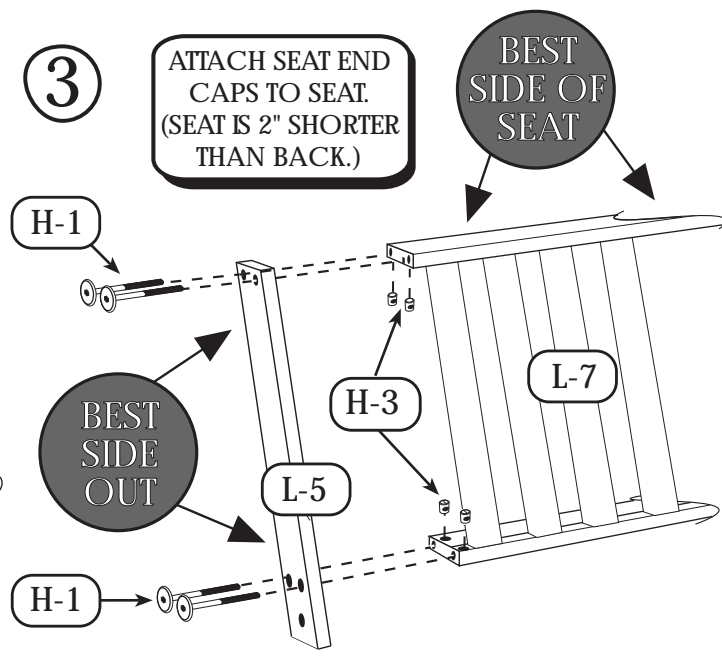

L-8 CENTER SUPPORT (4)

NOTE:
QUEEN FRAMES HAVE (2) L-8 SUPPORTS THAT ARE LONGER. USE THESE ON THE BACK SECTION (L-6)

L-3 STRETCHERS (2)

L-7 SEAT (1)

SEAT IS 2" SHORTER THAN BACK

L-4 BACK END CAPS (2)

L-5 SEAT END CAPS (2)

L-6 BACK (1)

L-2 LEFT ARM (1)

L-1 RIGHT ARM (1)

| P A R T S L I S T | | | |
|-------------------|-----------------|--|----|
| H-1 | 60mm BOLT | | 20 |
| H-2 | 100mm BOLT | | 4 |
| H-3 | CROSS DOWEL | | 24 |
| H-4 | 50mm SCREW | | 8 |
| H-5 | HAIR PIN | | 6 |
| H-6 | WASHER | | 4 |
| H-14 | 45mm CLEVIS PIN | | 4 |
| H-8 | 55mm CLEVIS PIN | | 2 |
| H-9 | PLASTIC BUSHING | | 4 |
| H-10 | HEX WRENCH | | 1 |

2

ATTACH SUPPORTS (L-8) TO BACK (L-6) & SEAT (L-7) AS SHOWN.

3

ATTACH SEAT END CAPS TO SEAT. (SEAT IS 2" SHORTER THAN BACK.)

Knockdown Frameworks, Inc. warrants all of its products for five years against any defects that are due to faulty materials or workmanship. We will promptly correct such defects by repair or replacement, at our option, without charge. This warranty covers product defects only and will expire five years after date of purchase by the original consumer purchaser, with proof of purchase required.