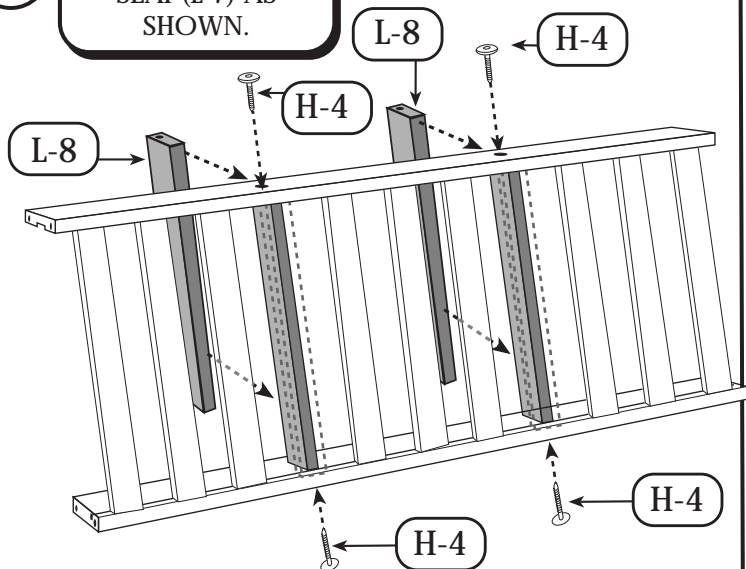

L-6 BACK (1)

L-2 LEFT ARM (1)

L-1 RIGHT ARM (1)

| P A R T S L I S T | | | |
|-------------------|-----------------|--|----|
| H-1 | 60mm BOLT | | 20 |
| H-2 | 100mm BOLT | | 4 |
| H-3 | CROSS DOWEL | | 24 |
| H-4 | 50mm SCREW | | 8 |
| H-5 | HAIR PIN | | 6 |
| H-6 | WASHER | | 4 |
| H-14 | 45mm CLEVIS PIN | | 4 |
| H-8 | 55mm CLEVIS PIN | | 2 |
| H-9 | PLASTIC BUSHING | | 4 |
| H-10 | HEX WRENCH | | 1 |

2

ATTACH SUPPORTS (L-8) TO BACK (L-6) & SEAT (L-7) AS SHOWN.

3

ATTACH SEAT END CAPS TO SEAT. (SEAT IS 2" SHORTER THAN BACK.)

Knockdown Frameworks, Inc. warrants all of its products for five years against any defects that are due to faulty materials or workmanship. We will promptly correct such defects by repair or replacement, at our option, without charge. This warranty covers product defects only and will expire five years after date of purchase by the original consumer purchaser, with proof of purchase required.